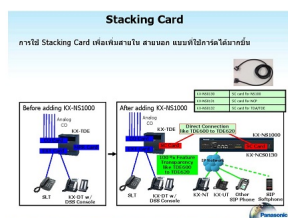

> 640 SIP-Extension in an single NS1000

> 1,000 extension via One-Look Networking

> 256 SIP Trunks

> 512 Wireless Handsets

> 64 / 128 Cell Stations

> 24 Channels of Voice Mail / UM

> 1,022 Voice Mail Boxes (no licenses)

> Fax Server Interface Card

> Web Programming Interface