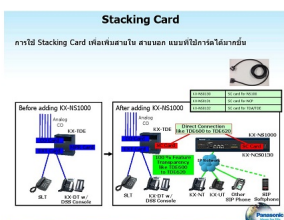

> 640 SIP-Extension in an single NS1000

> 1,000 extension via One-Look Networking

> 256 SIP Trunks

> 512 Wireless Handsets

> 64 / 128 Cell Stations

> 24 Channels of Voice Mail / UM

> 1,022 Voice Mail Boxes (no licenses)

> Fax Server Interface Card

> Web Programming Interface