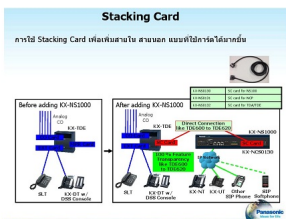

> 640 SIP-Extension in an single NS1000

> 1,000 extension via One-Look Networking

> 256 SIP Trunks

> 512 Wireless Handsets

> 64 / 128 Cell Stations

> 24 Channels of Voice Mail / UM

> 1,022 Voice Mail Boxes (no licenses)

> Fax Server Interface Card

> Web Programming Interface